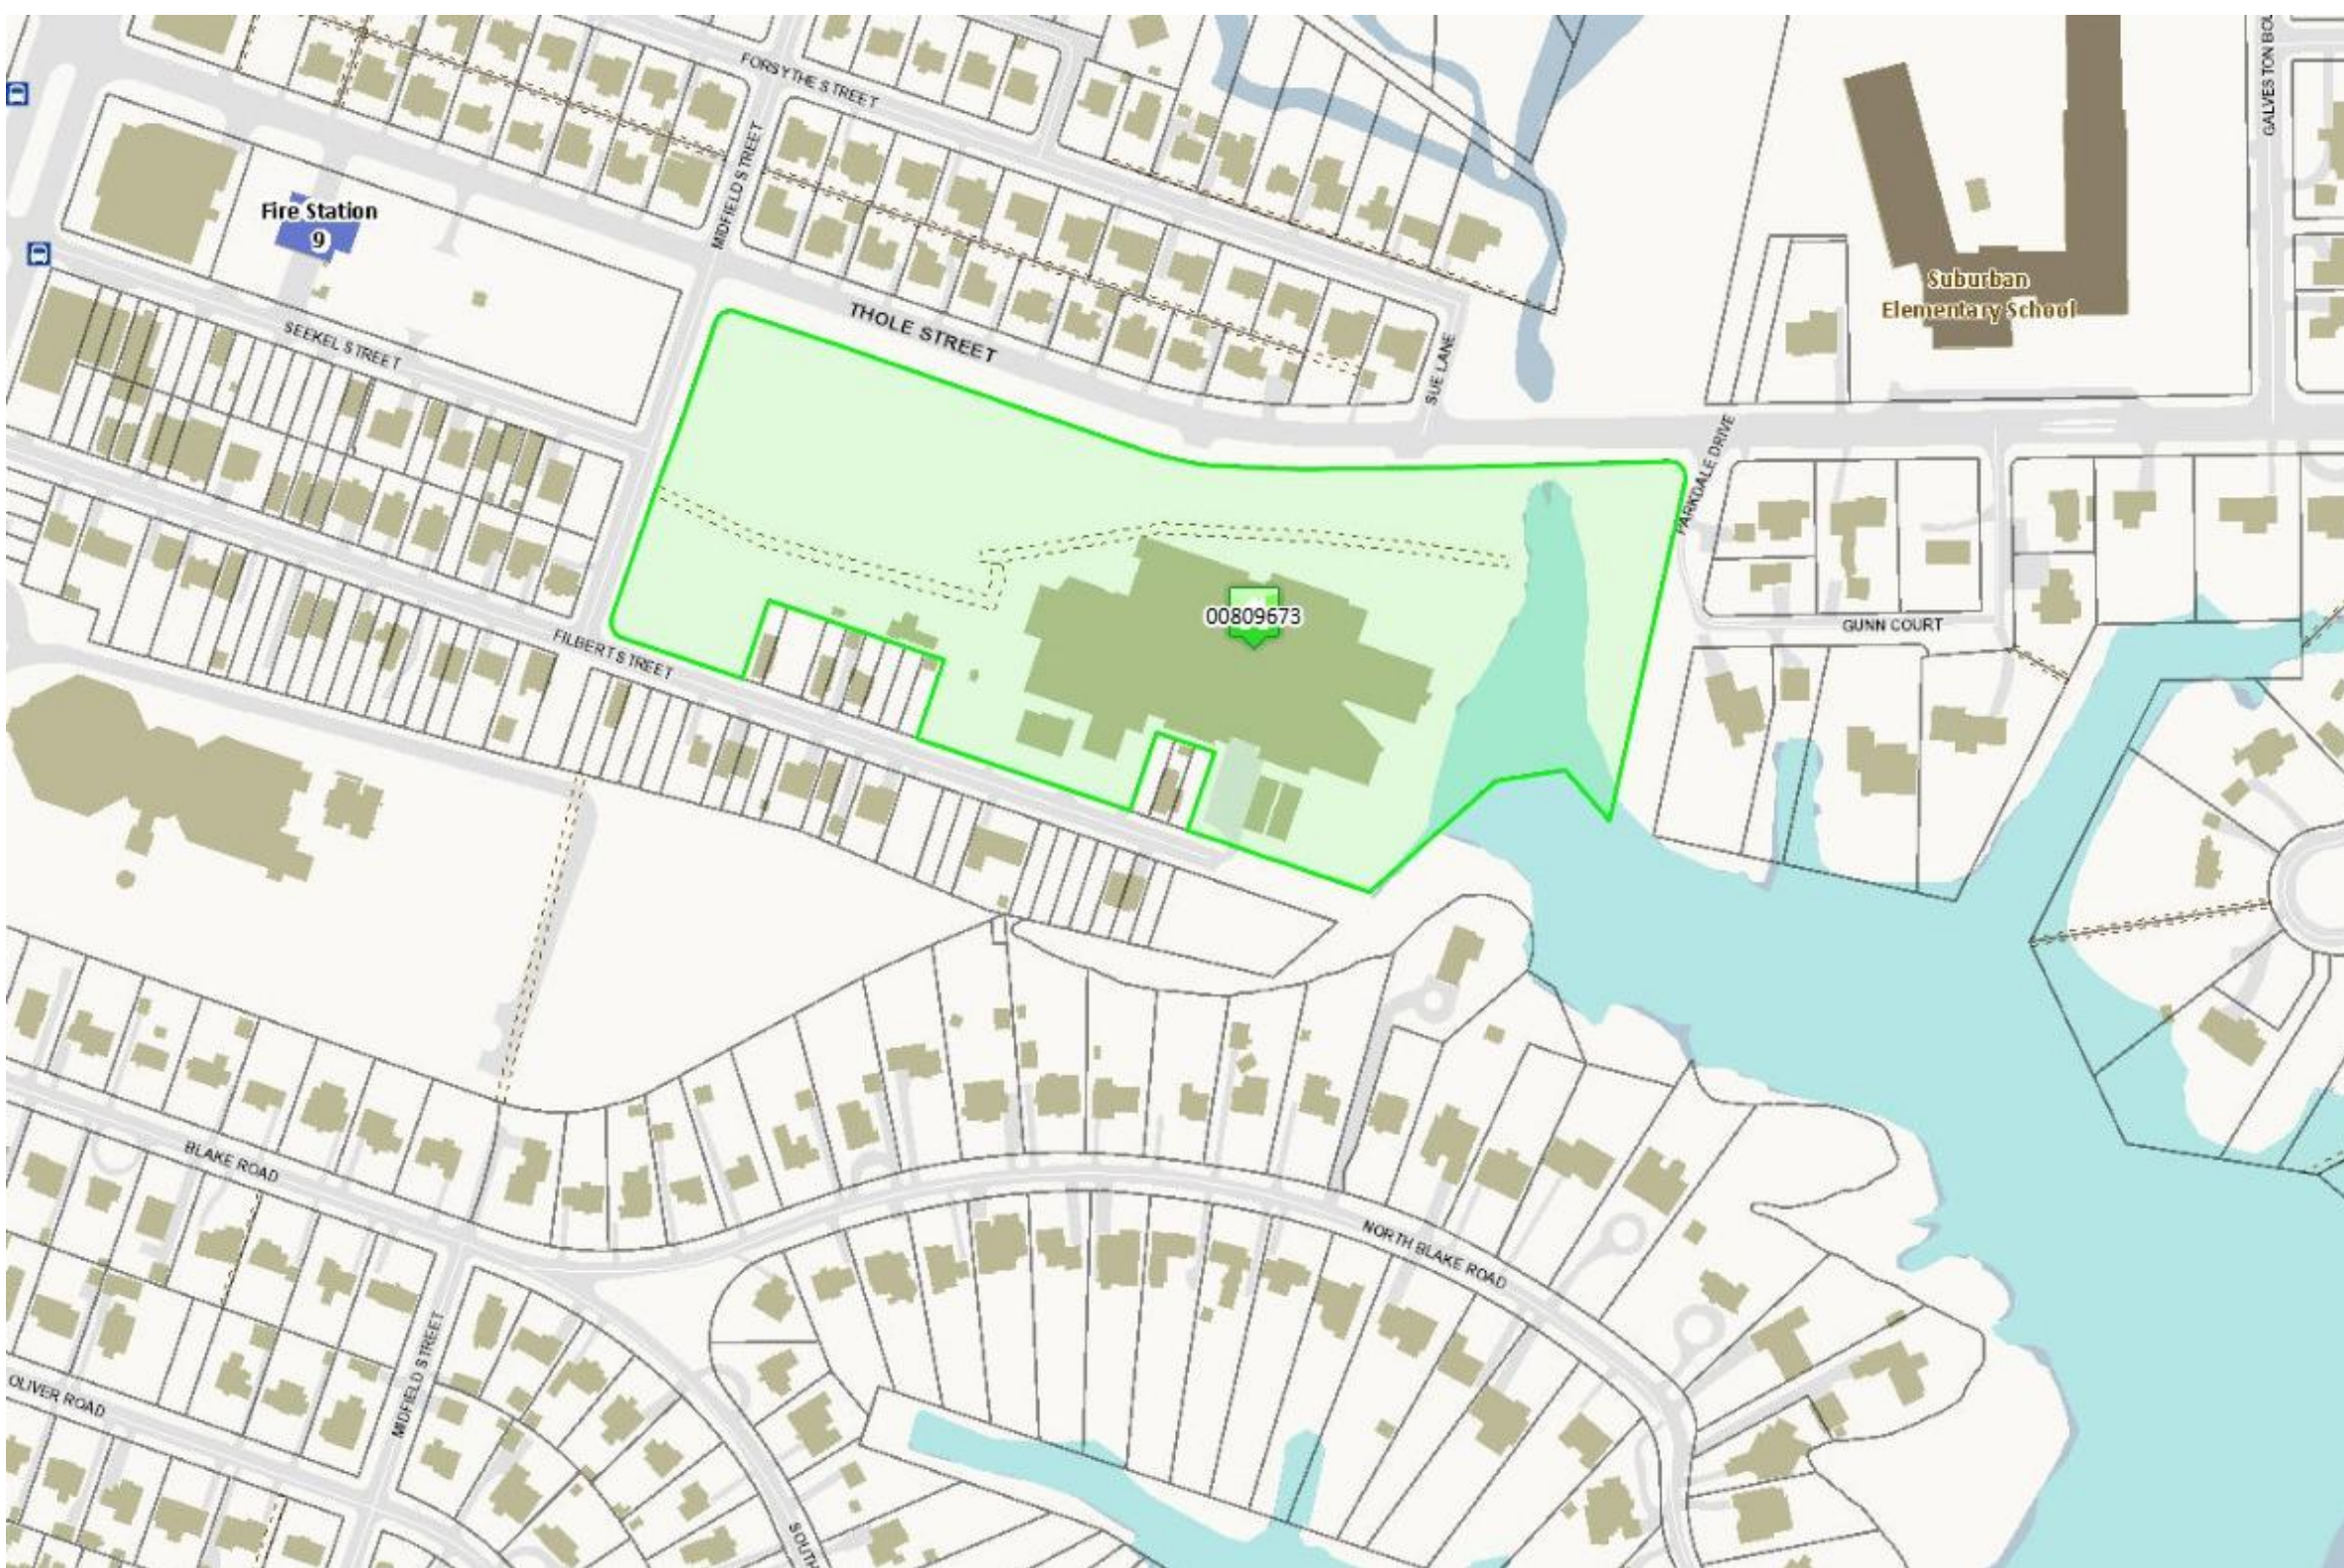

Thole St

Thole St

Thole St

Thole St

Thole St

Thole St

Sue Dr

Parkdale Dr

Norfolk Christian Schools

Gunn Ct

Gunn Ct

Albert St

Fire Station
9

Suburban
Elementary School

00809673

FORSYTHE STREET

MIDFIELD STREET

THOLE STREET

SEEKEL STREET

SUE LANE

FILBERT STREET

PARKDALE DRIVE

GUNN COURT

GALVESTON BOULEVARD

BLAKE ROAD

NORTH BLAKE ROAD

MIDFIELD STREET

OLIVER ROAD

SOUTH